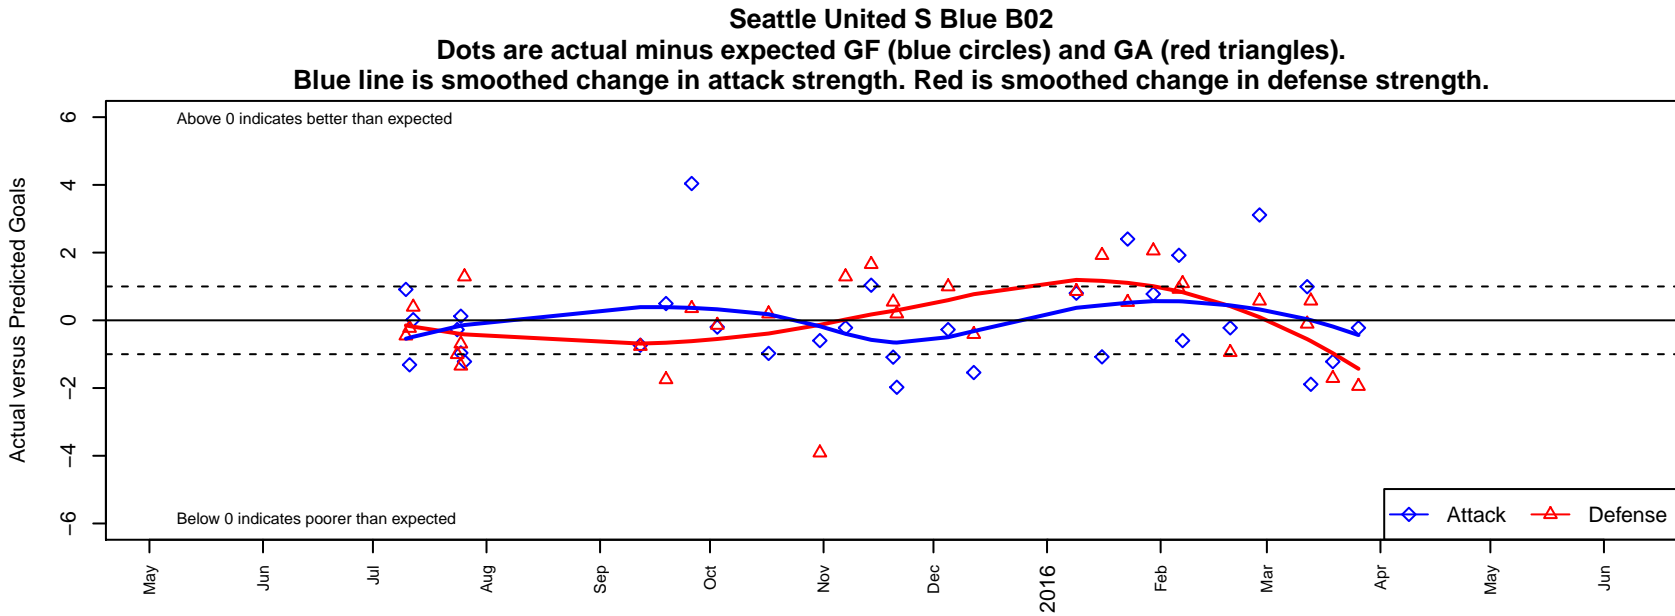

**attack and defense variance (black dot)
relative to other teams
and top 10 in region**

**attack and defense rating
relative to others at age
and all opponents in last 13 months**

Seattle United S Blue B02

Seattle United Regional
Seattle, WA
B02 total strength=894
attack=1.57 defense=1.22
fall league = NPSL Div 1 U13
spr league = Spr NPSL Div 1 U13

alt names used:
Seattle United South B02 Blue
SU South B02 Blue
Seattle United South B02 Blue
Seattle United South B02 Blue
Seattle United South Boys 02 Blue

Venues played:
2015 Seattle United Cup BU13
2015 Crossfire Select BU13 Gold
2015 NPSL Division 1 U13
2015 Founders Cup B02
2015 Spr NPSL Division 1 U13