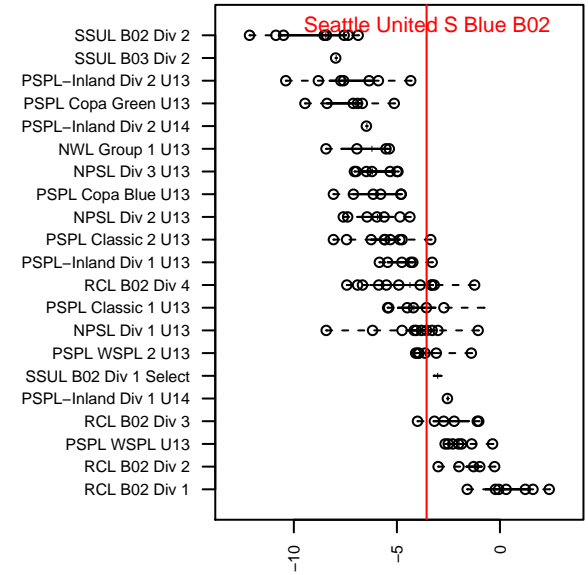

**attack and defense rating
relative to others at age
and all opponents in last 13 months**