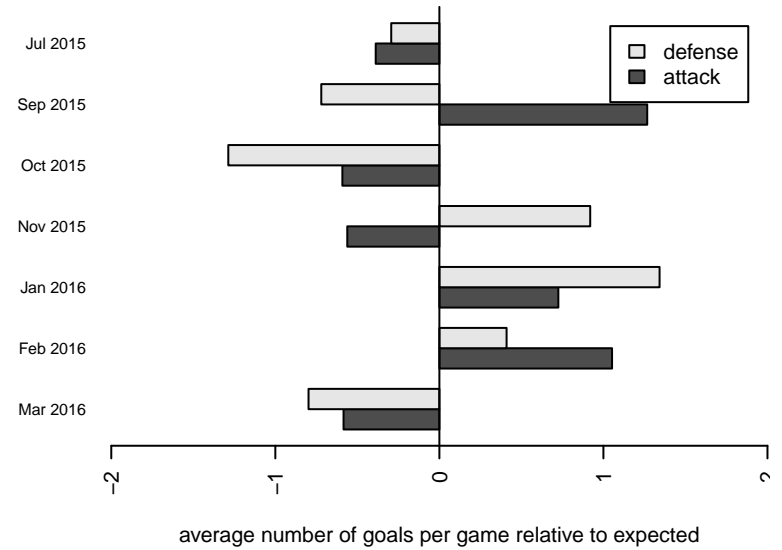

Performance relative to 13 month average